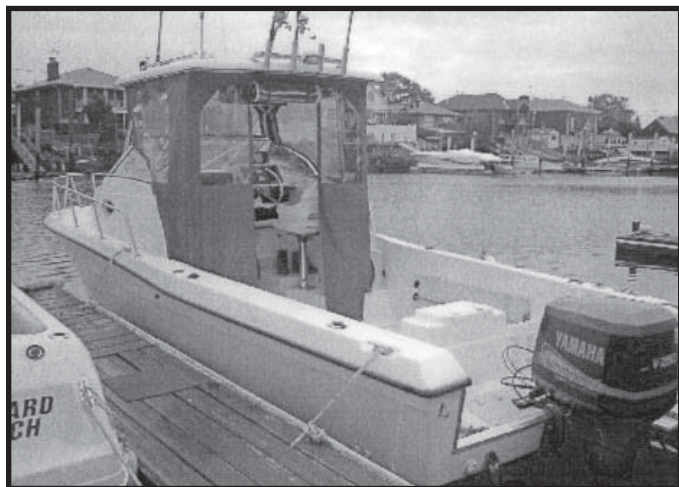

# STOLEN VESSEL

## 1995 25' Sport Craft (fishing boat)

- Hull: White w/black bottom paint
- Upholstery: Blue
- Canvas: Blue
- Closed bow
- 2002 Yamaha in-jet, 250 jet, outboard

**HIN #: SXK74017C595 New York Registration #: NY 1644 KY**